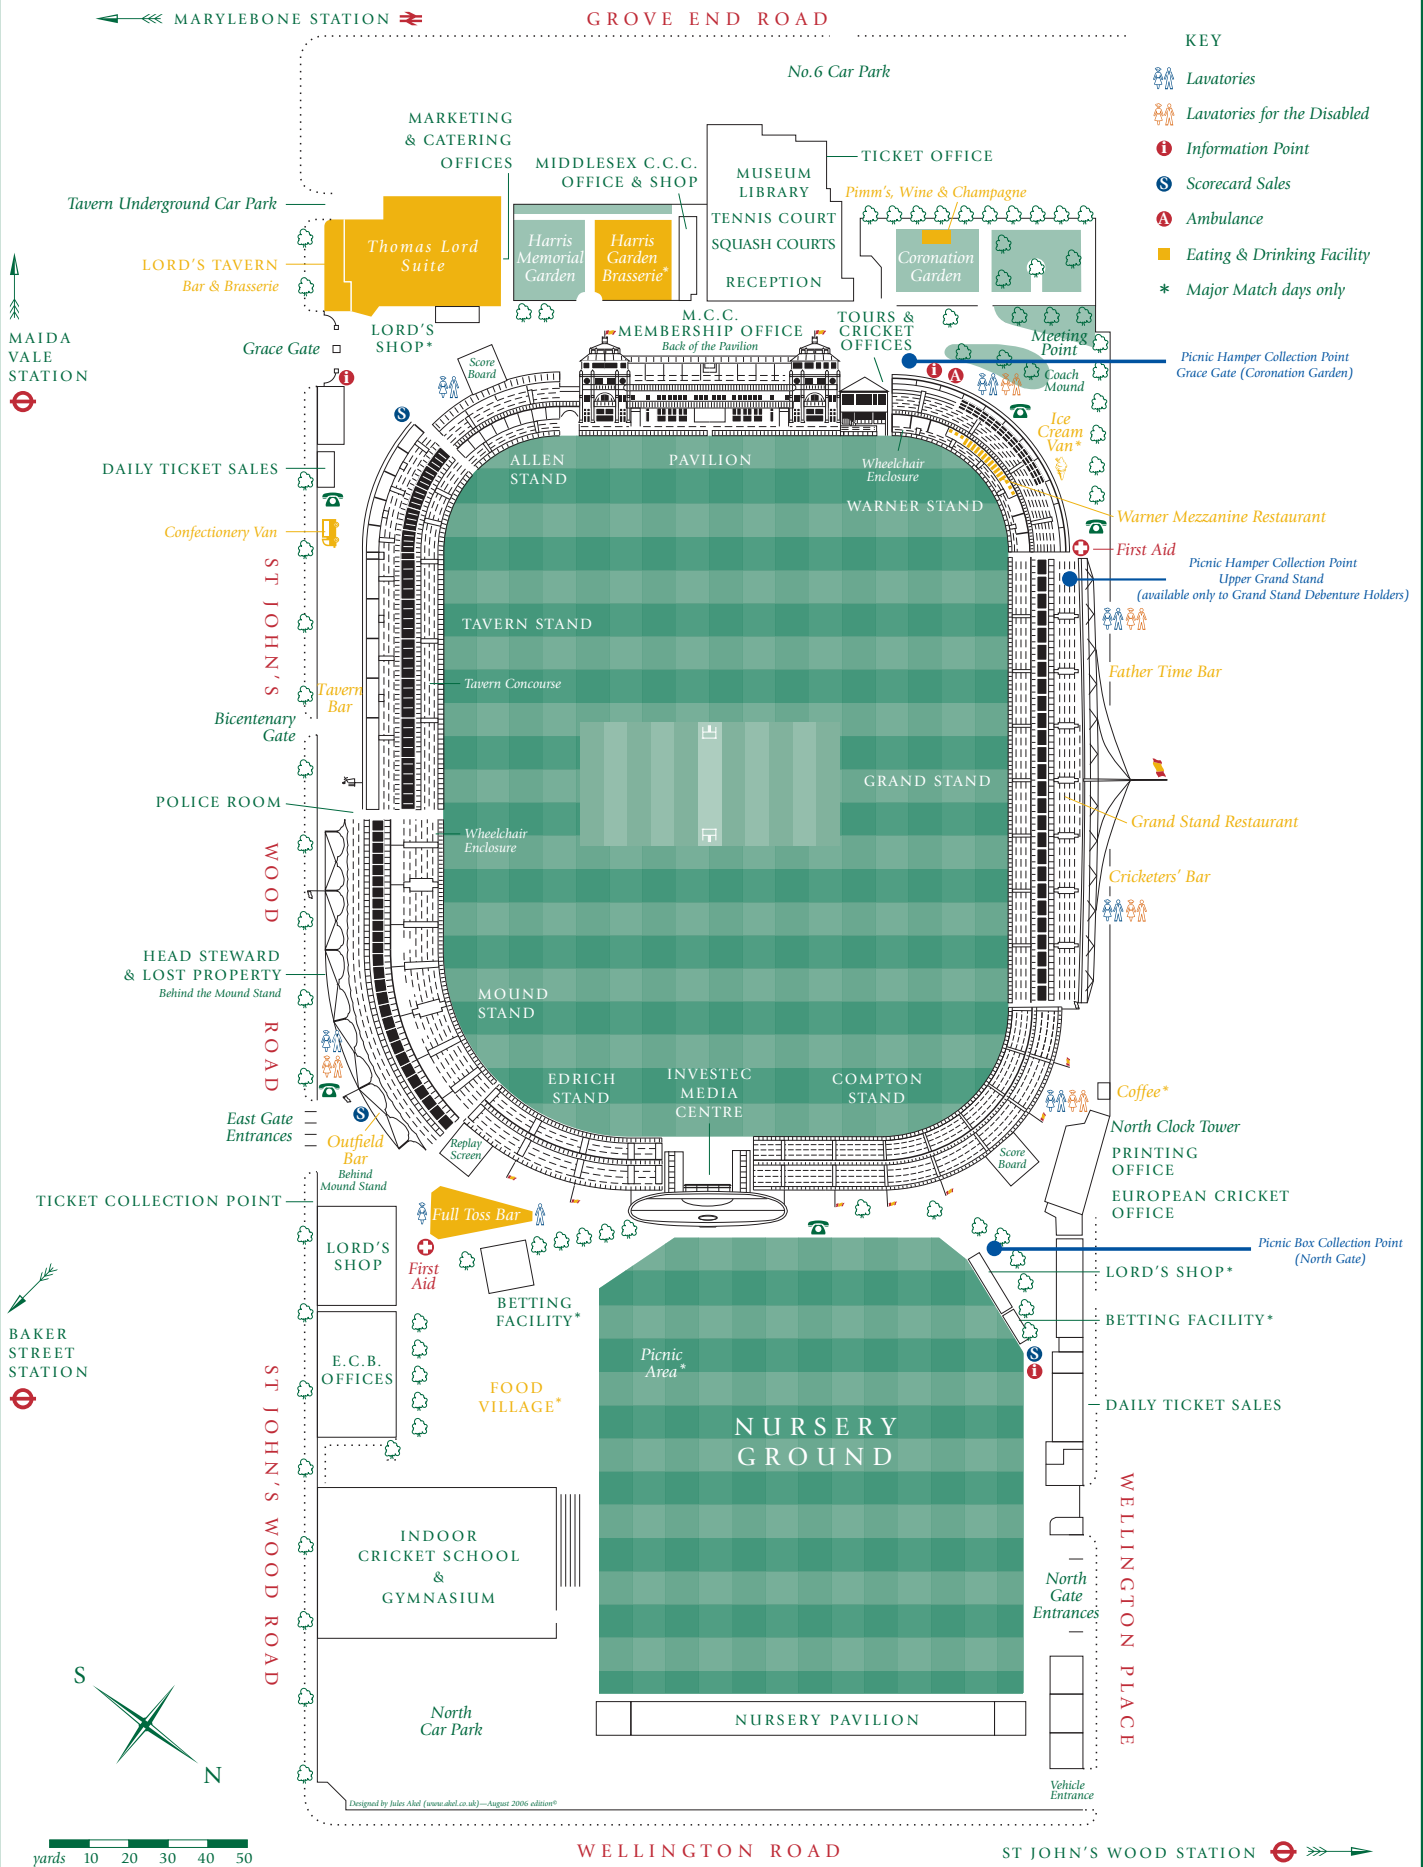

LORD'S GROUND

London NW8 8QN