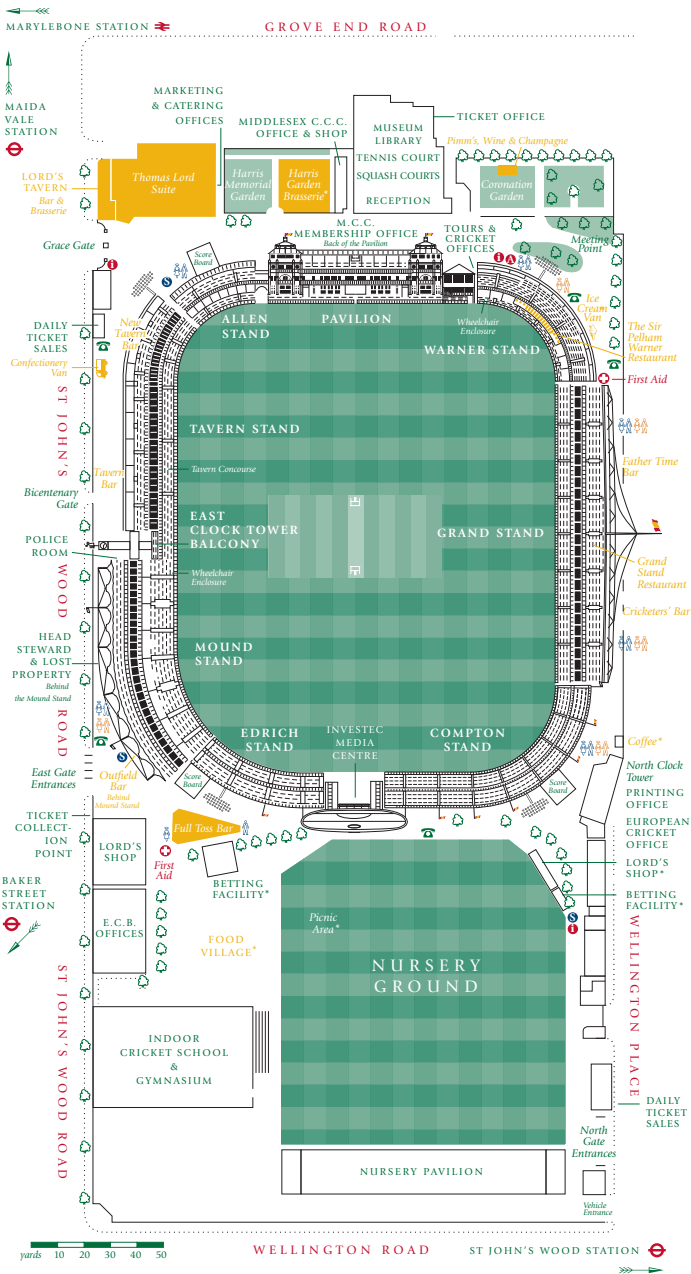

LORD'S GROUND

London NW8 8QN

- Lavatories
 - Lavatories for the Disabled
 - Information Point
 - Scorecard Sales
 - Ambulance
 - Eating & Drinking Facility
 - * Major Match days only
- Score Board—Replays will be shown on selected Major Match Days