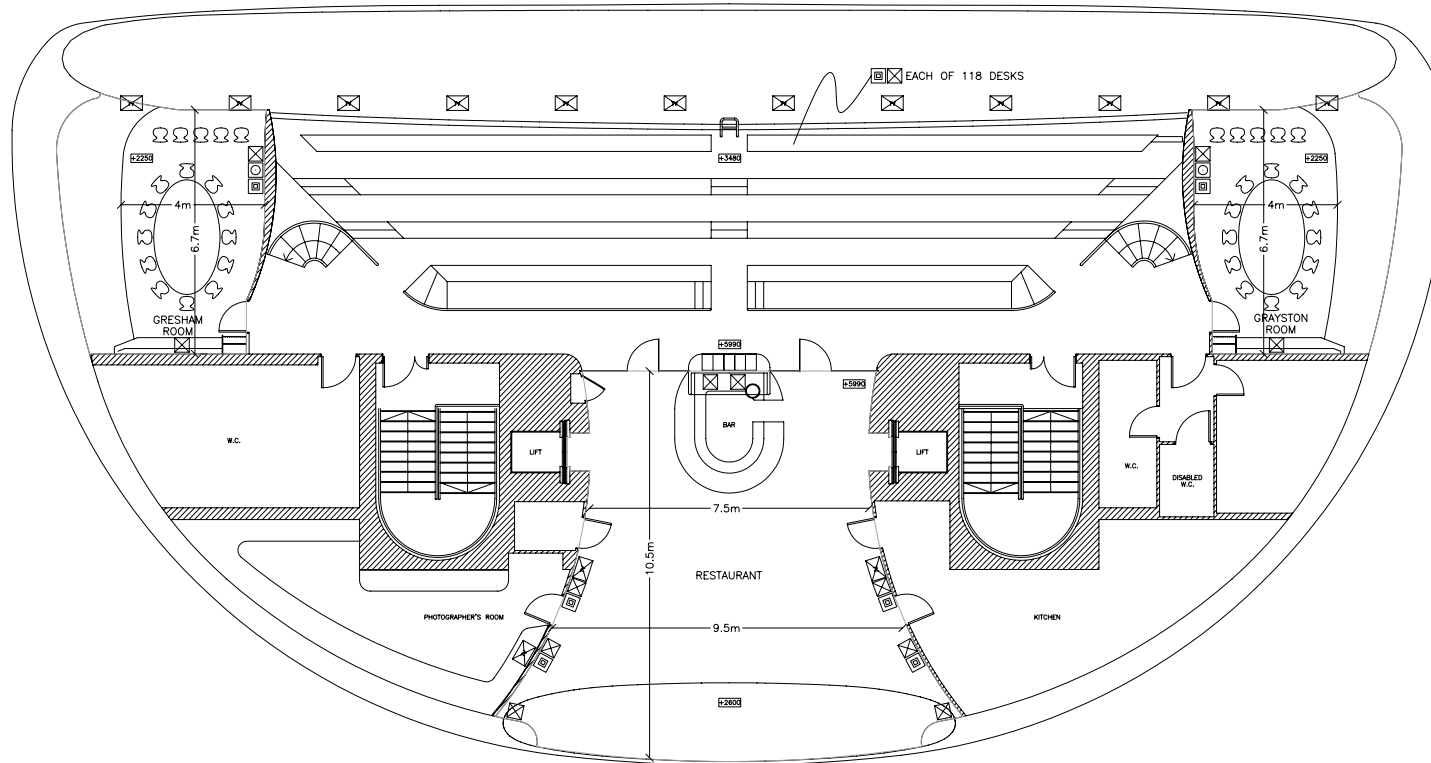

INVESTEC MEDIA CENTRE

Maximum Capacities

| Boardroom | Tiered Classroom | Lunch/Dinner | Reception/Bufferet |
|-----------|------------------|--------------|--------------------|
| 14 (x 2) | 70 | 50 | 100 |

Key

- Ladies WC
- Disabled person's WC
- Men's WC
- Main stairwells x 2
- Stairs to upper level
- Kitchen
- Photographers' suite
- Store

Room Specification

| | |
|----------|--|
| Access | Via lifts and stairs (disabled persons' access) |
| Features | Natural daylight Air-conditioning Wireless internet access |
| Seats | 118 seats in Writers' Area, each one equipped with 3 outlets for telephone, computer and modem |