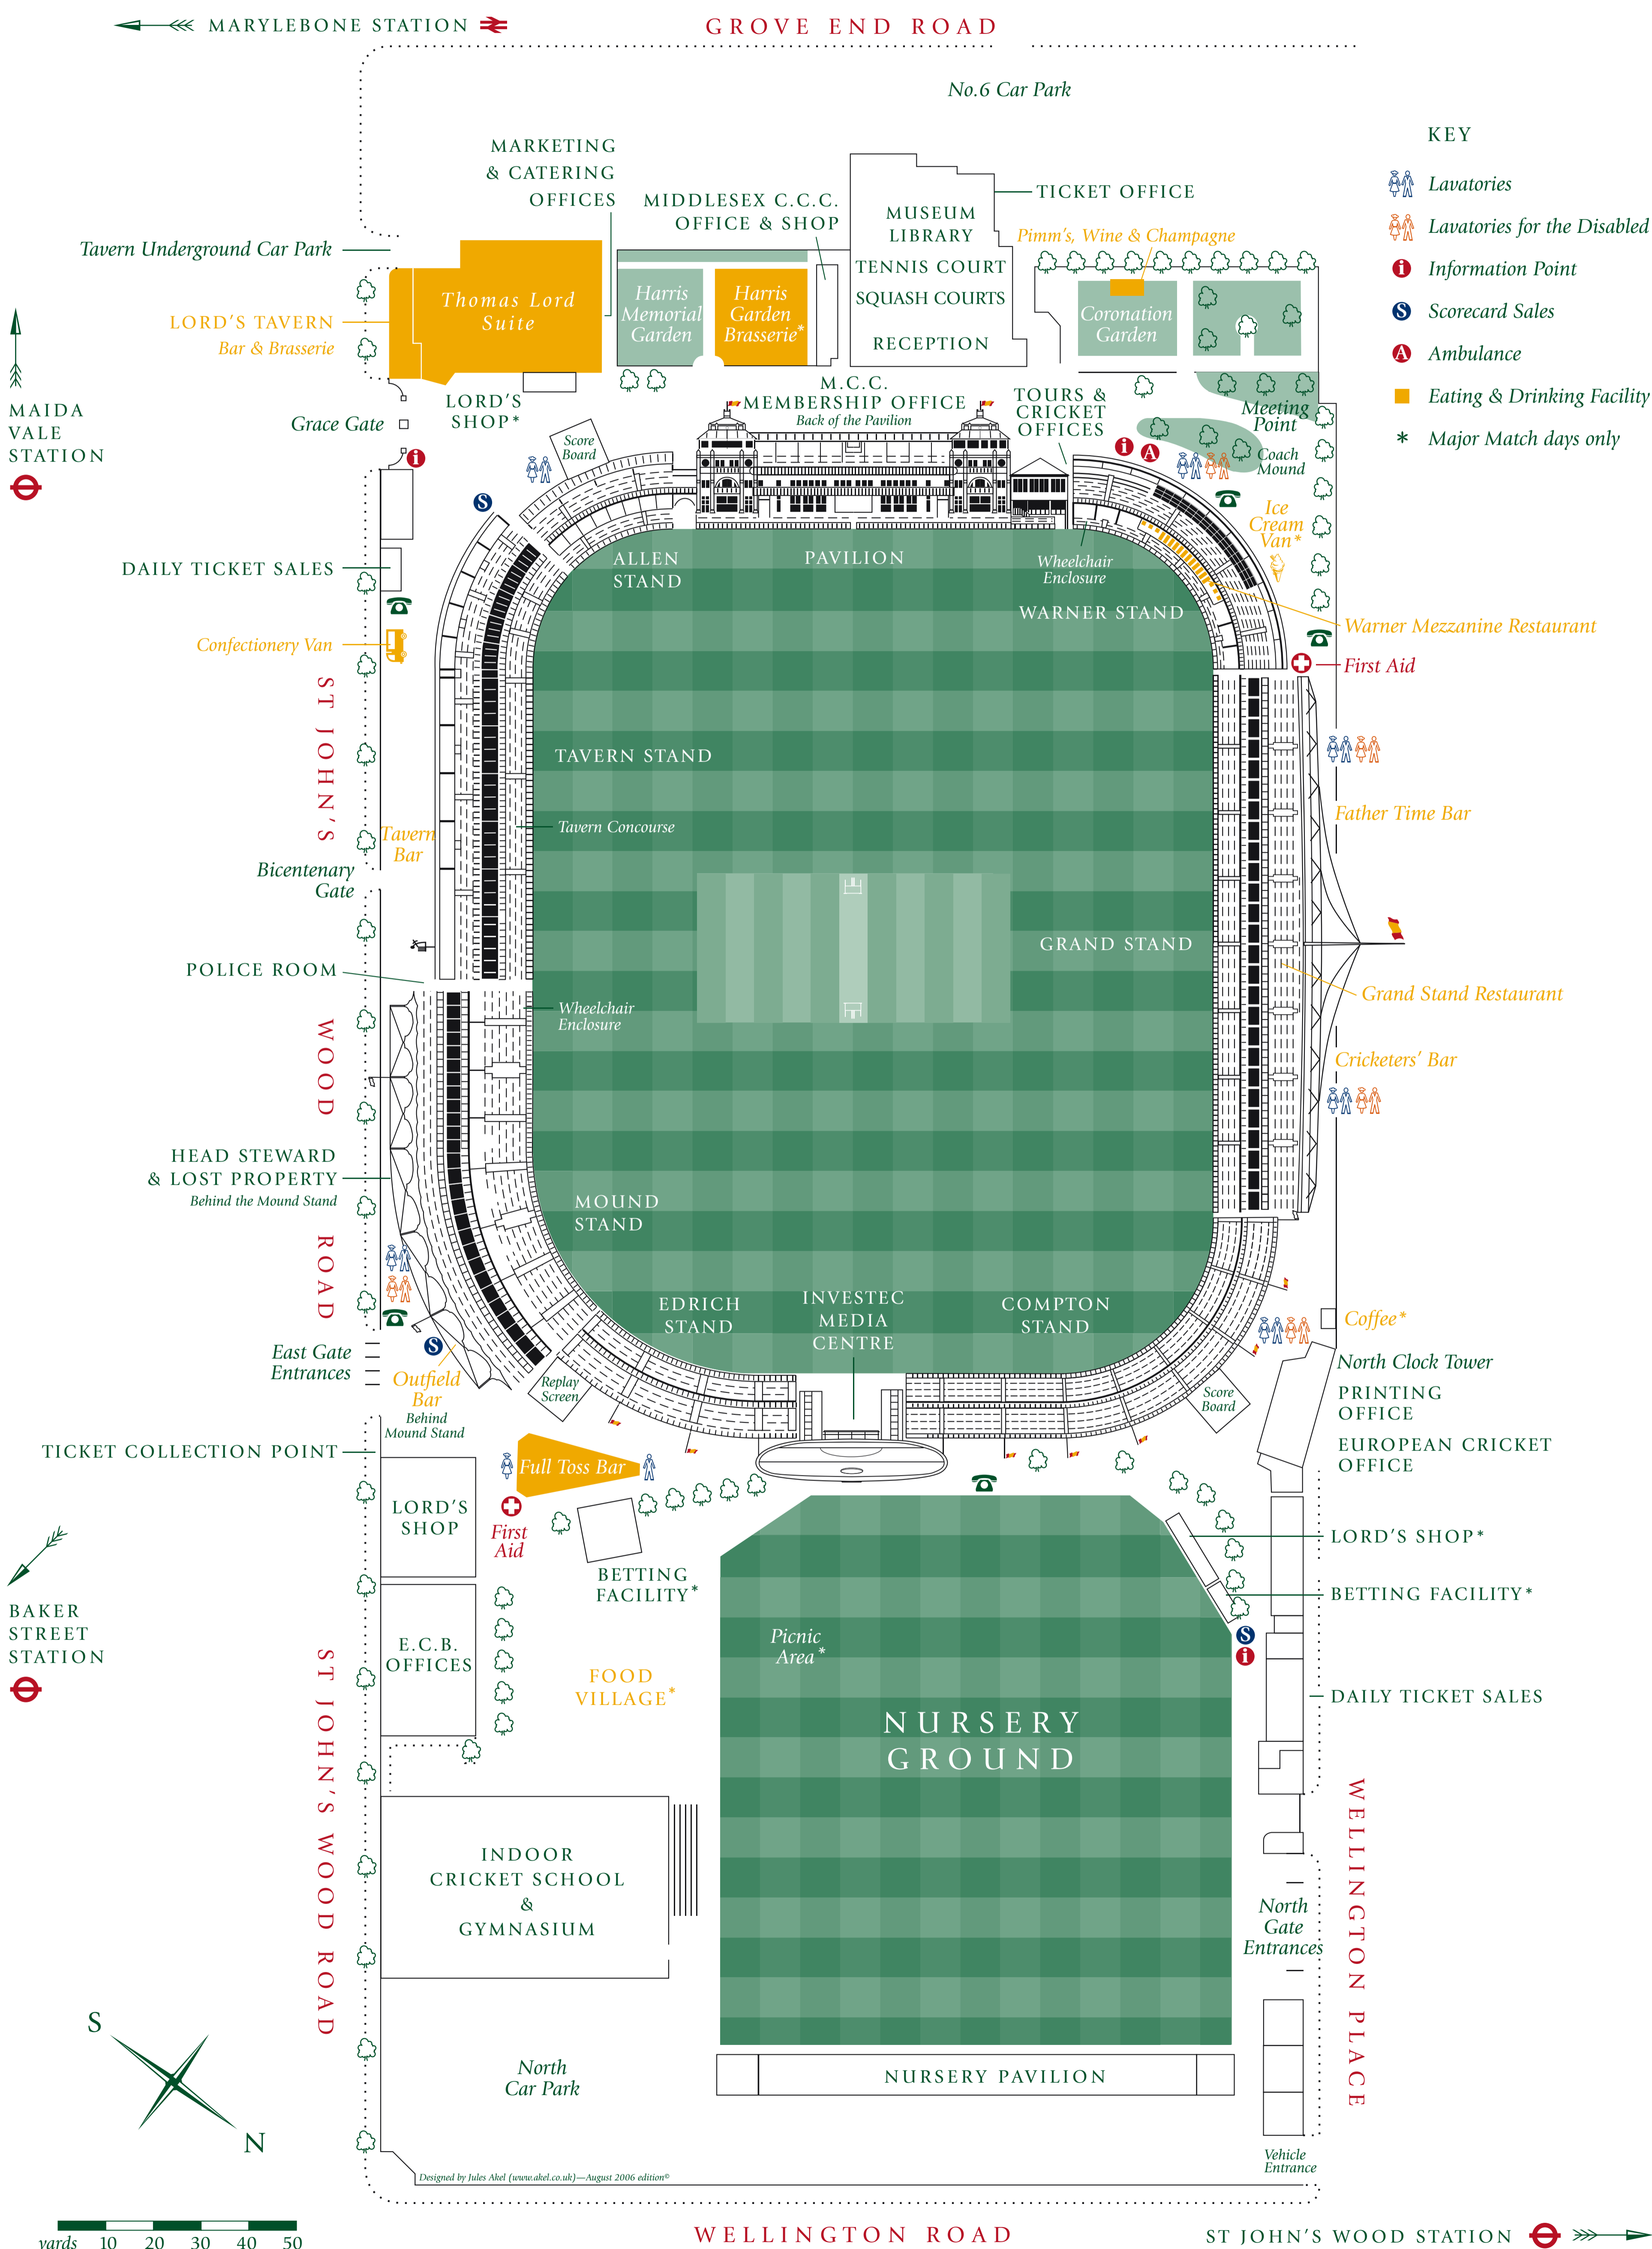

LORD'S GROUND

London NW8 8QN

KEY

- Lavatories
- Lavatories for the Disabled
- Information Point
- Scorecard Sales
- Ambulance
- Eating & Drinking Facility
- *** Major Match days only

yards 10 20 30 40 50