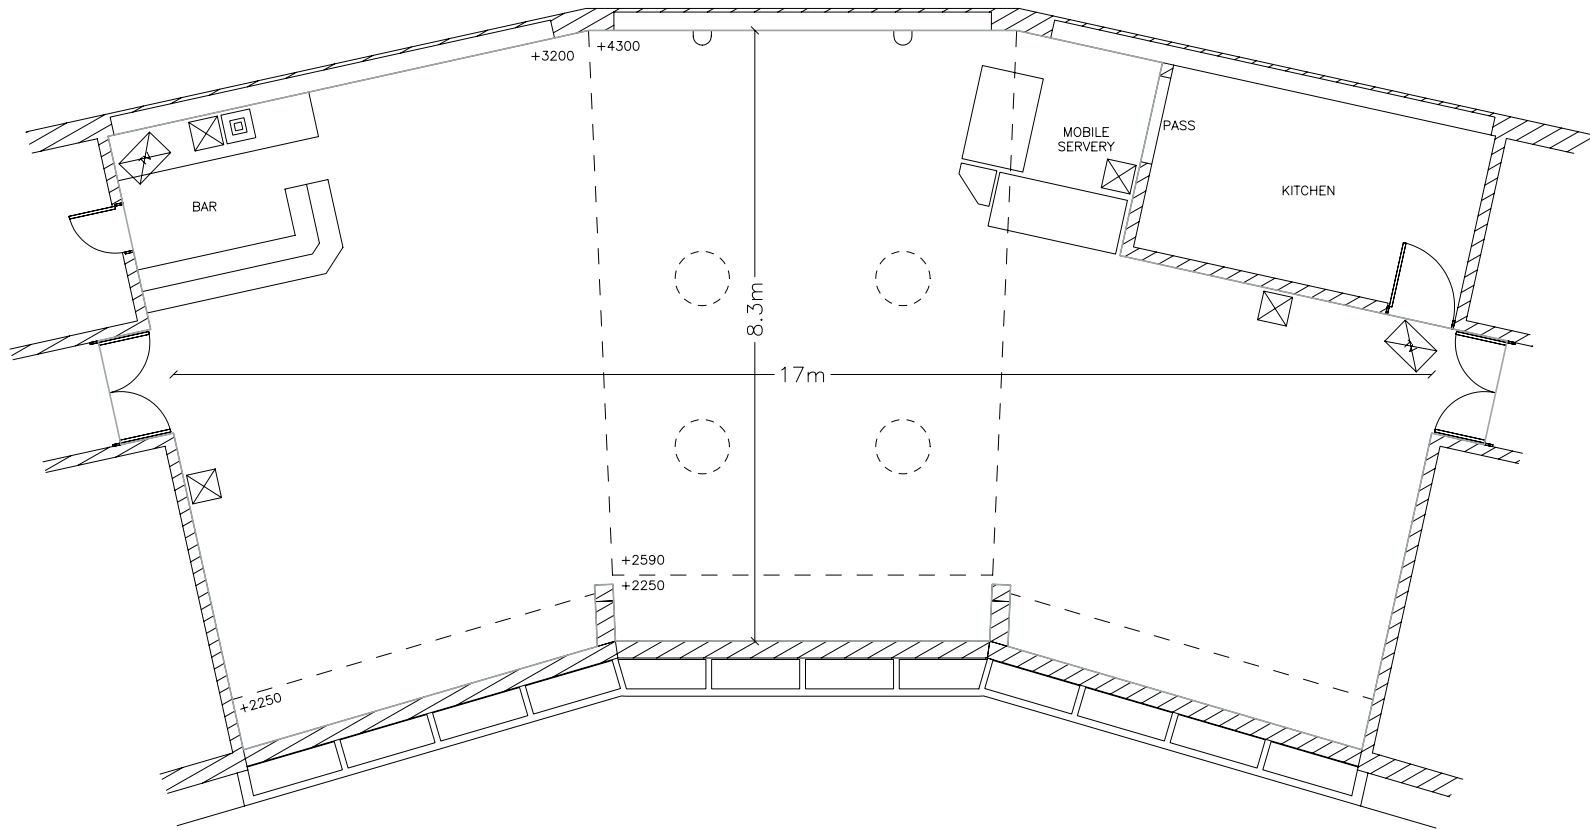

WARNER ROOM

Room Specification

Ceiling height 2.59m

Access Lift or stairs

Features Natural light
Air-conditioning
Wireless internet access
Bar

Warner Stand, first floor - stair access

Maximum Capacities

Theatre	Boardroom	Lunch/Dinner	Reception/Buffer
100	50	70	90