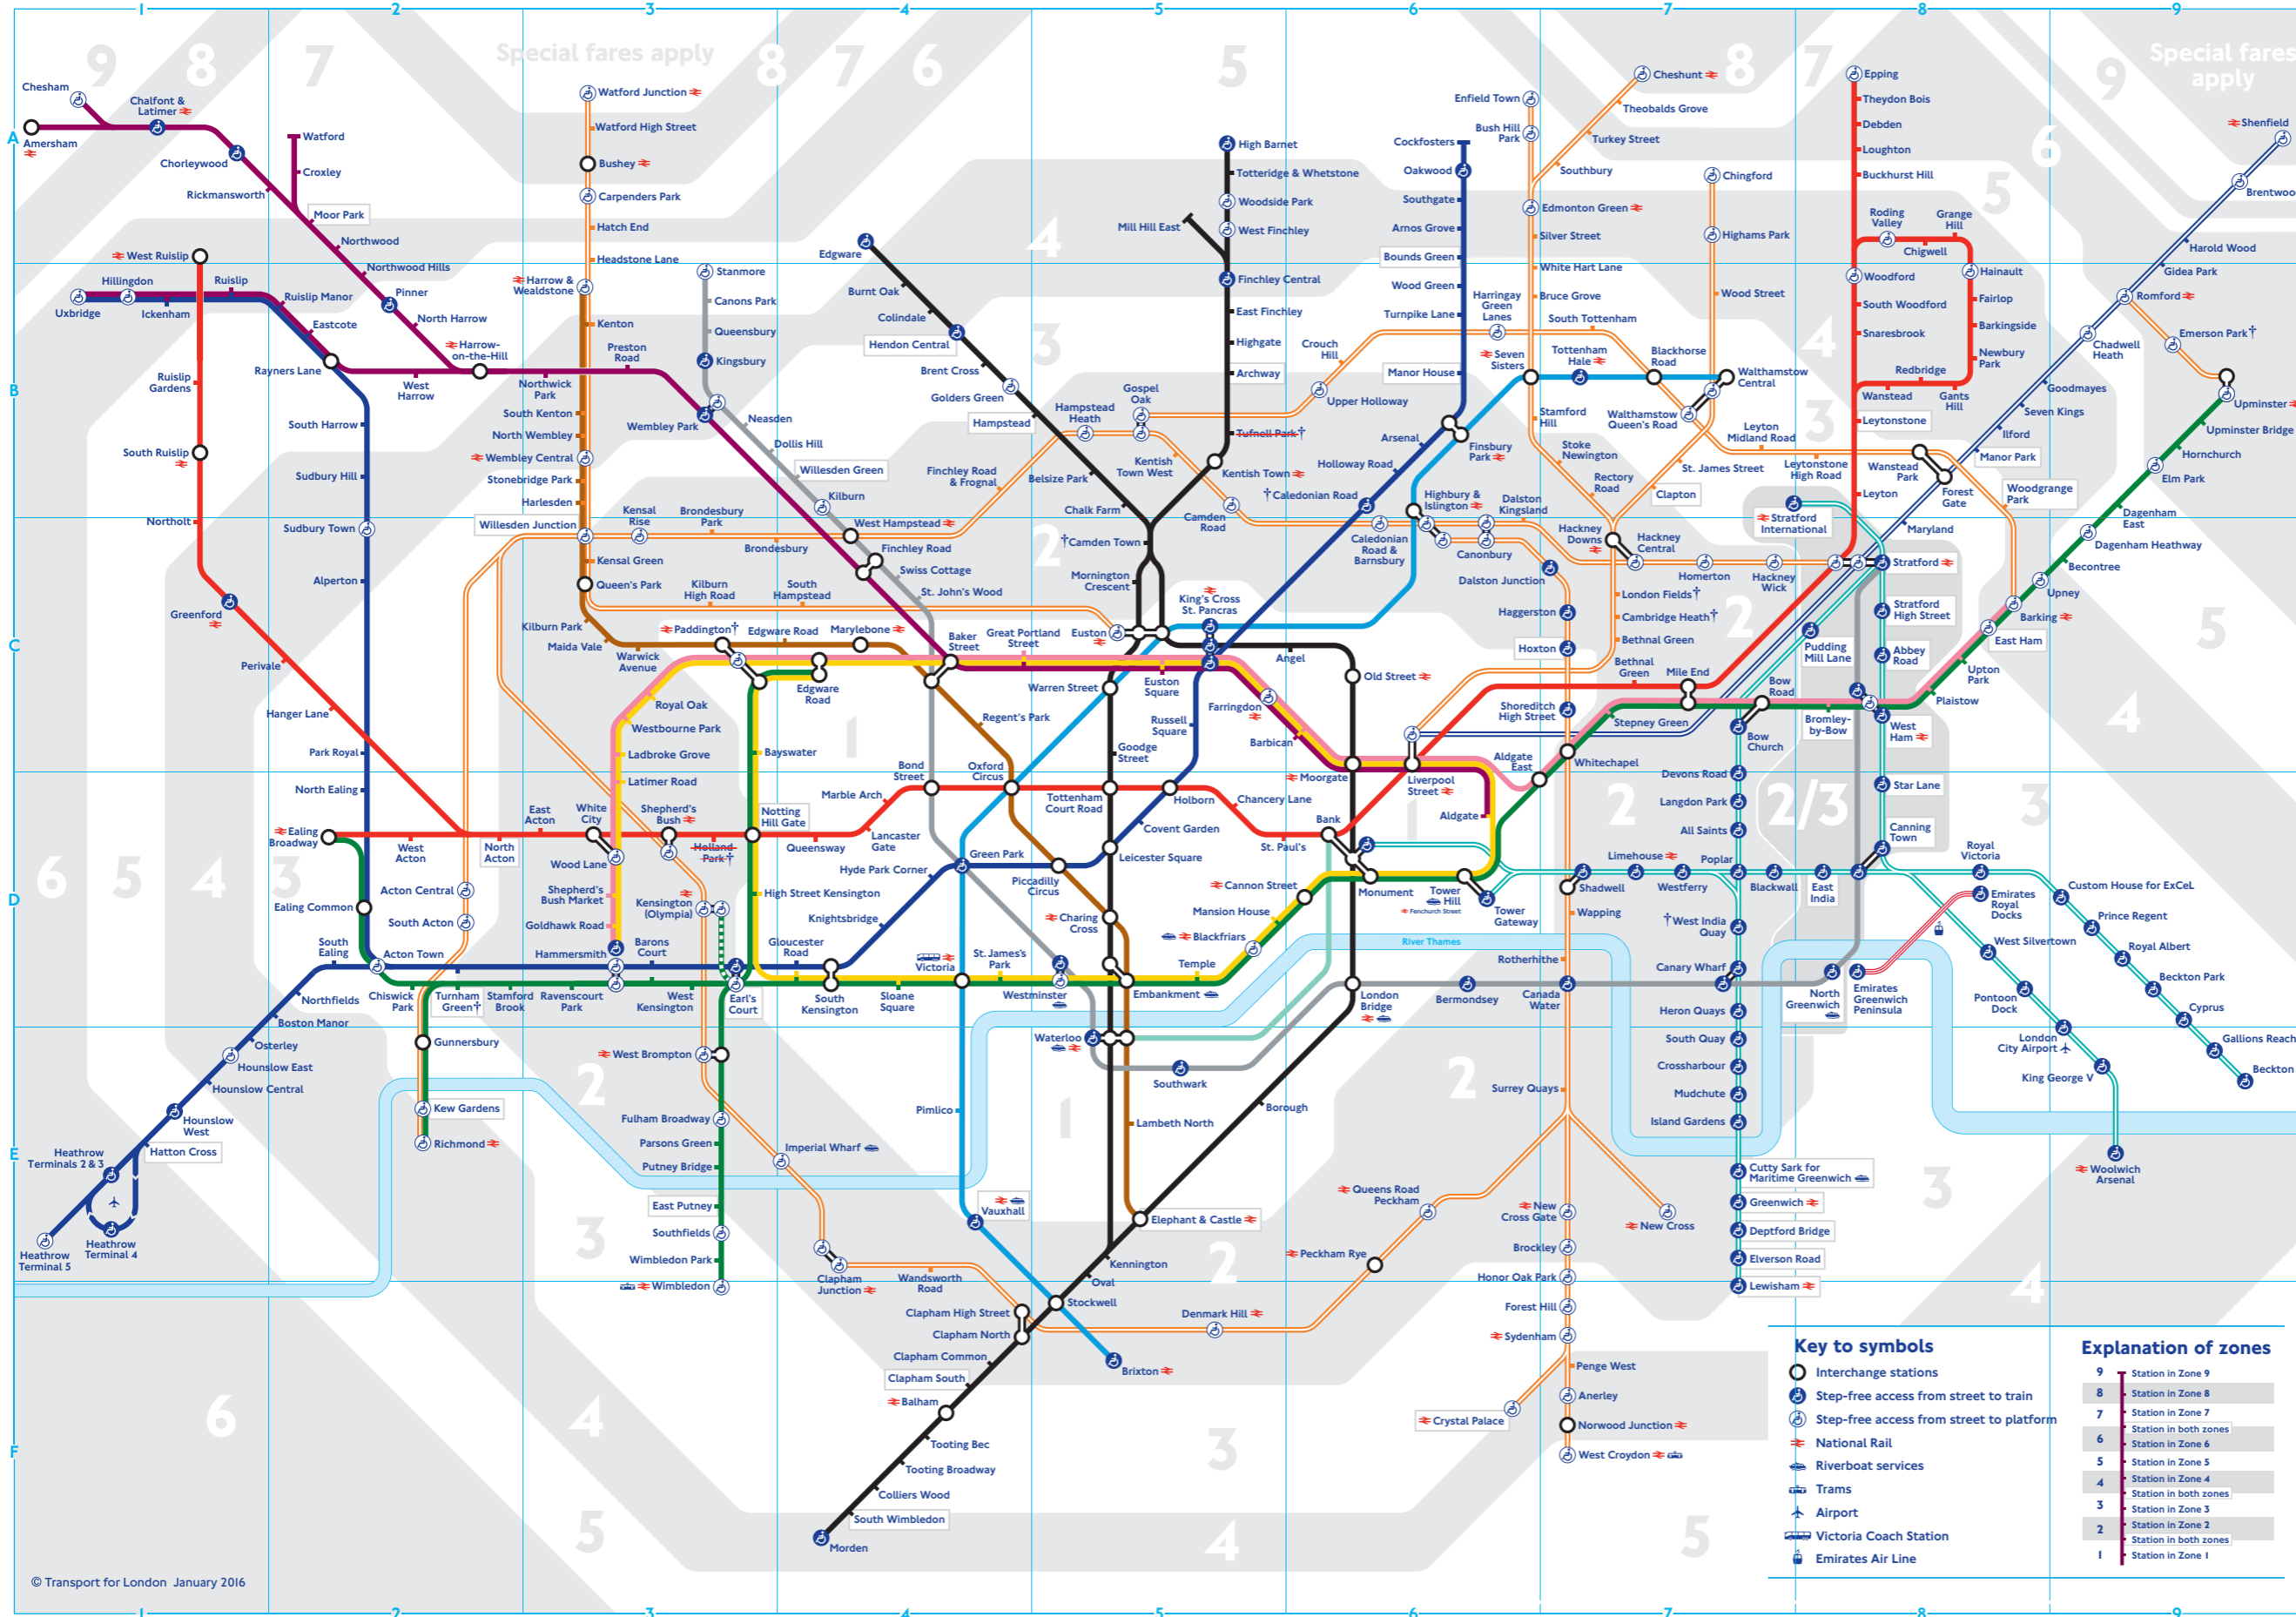

Tube map

- † **Check before you travel**
- † Services to/from some stations are subject to variation. Please search 'TfL stations' for full details
- † Caledonian Road
Station closed temporarily from Spring 2016.
- † Holland Park
Station closed from Saturday 2 January until early August 2016.
- † Paddington
Bakerloo line trains will not stop at this station from Saturday 2 April until early August 2016.
- † Tufnell Park
Station closed until mid-March 2016.

© Transport for London January 2016

Index to stations

Table of station information for the first column, including Grid Station & facilities, Zones, and station names with icons.

Table of station information for the second column, including Grid Station & facilities, Zones, and station names with icons.

Table of station information for the third column, including Grid Station & facilities, Zones, and station names with icons.

Table of station information for the fourth column, including Grid Station & facilities, Zones, and station names with icons.

Table of station information for the seventh column, including Grid Station & facilities, Zones, and station names with icons.

Explanation of symbols

- List of symbols and their meanings: Stations with car parks, Stations with bicycle parking, Male/female/baby changing/accessible toilets outside ticket gateline, etc.